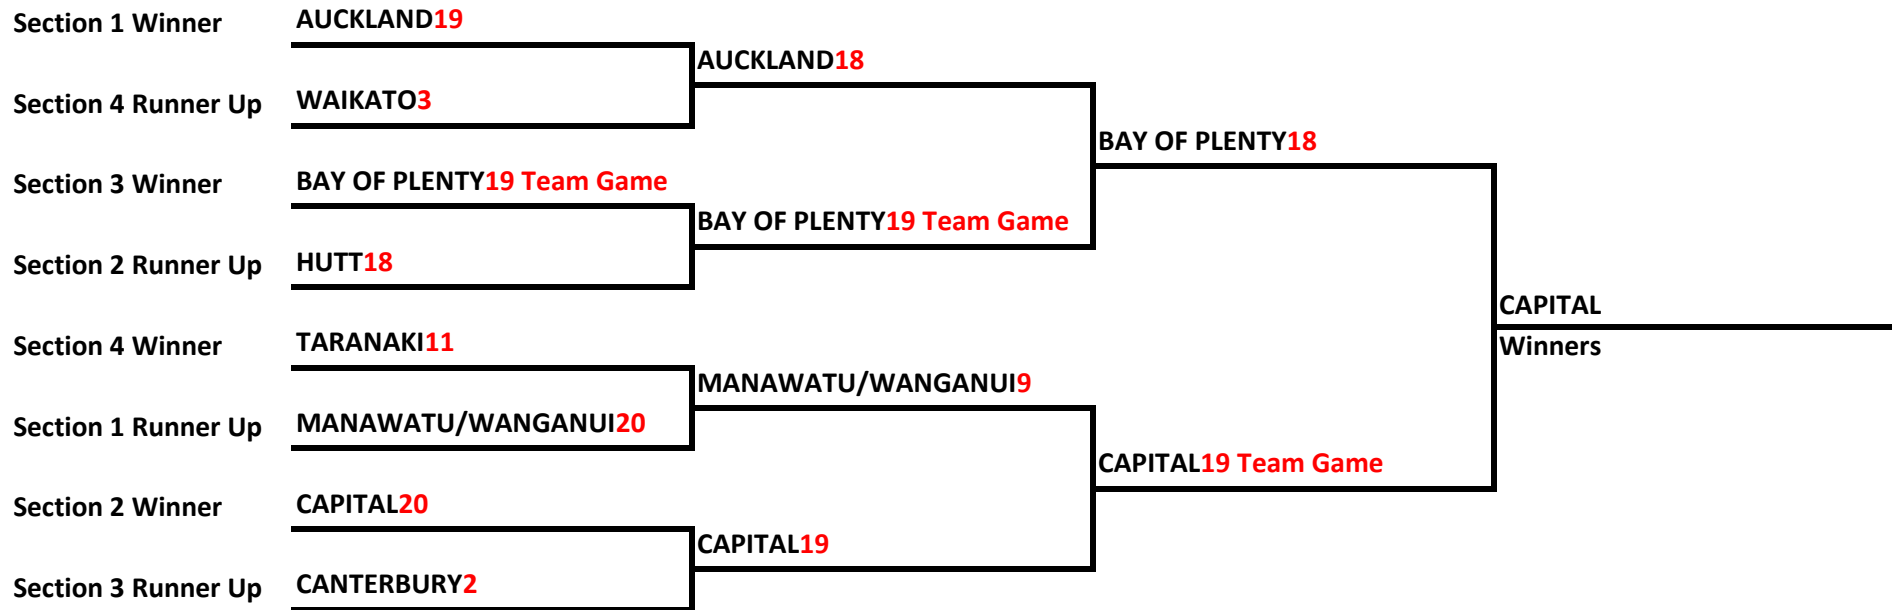

# LADIES REGION TEAM PLAYOFFS 1<sup>st</sup> Division

# LADIES REGION TEAM PLAYOFFS 2<sup>nd</sup> Division

Section 2 3rd Place

WAIRARAPA17

Section 3 4th Place

TASMAN19

TASMAN17

SOUTHERN RAIDERS18