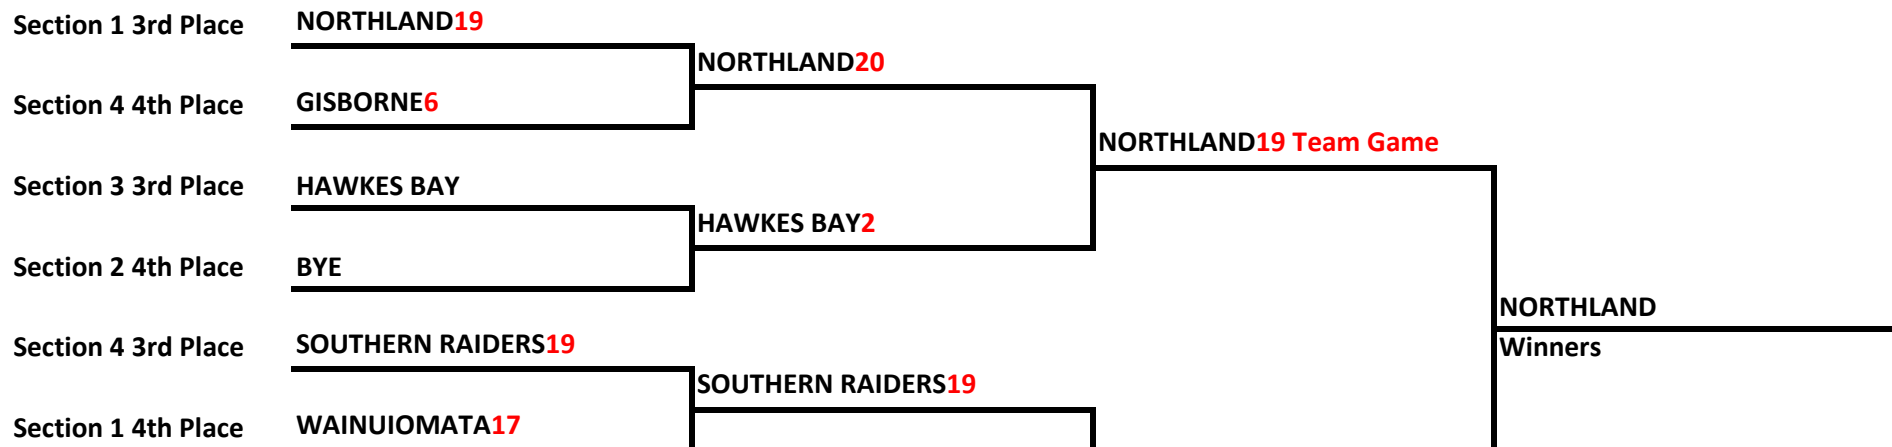

# LADIES REGION TEAM PLAYOFFS 1<sup>st</sup> Division

# LADIES REGION TEAM PLAYOFFS 2<sup>nd</sup> Division

Section 2 3rd Place

WAIRARAPA17

Section 3 4th Place

TASMAN19

TASMAN17

SOUTHERN RAIDERS18